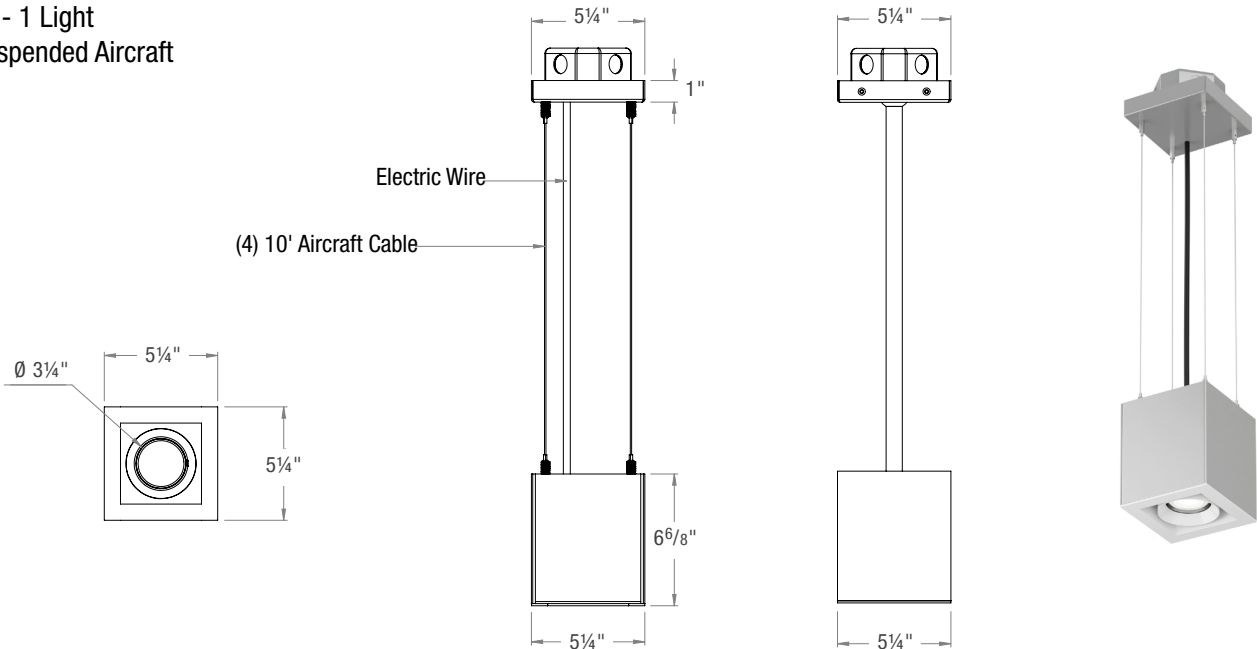

S3AF-1LSA 3" - 1 Light Suspended Aircraft