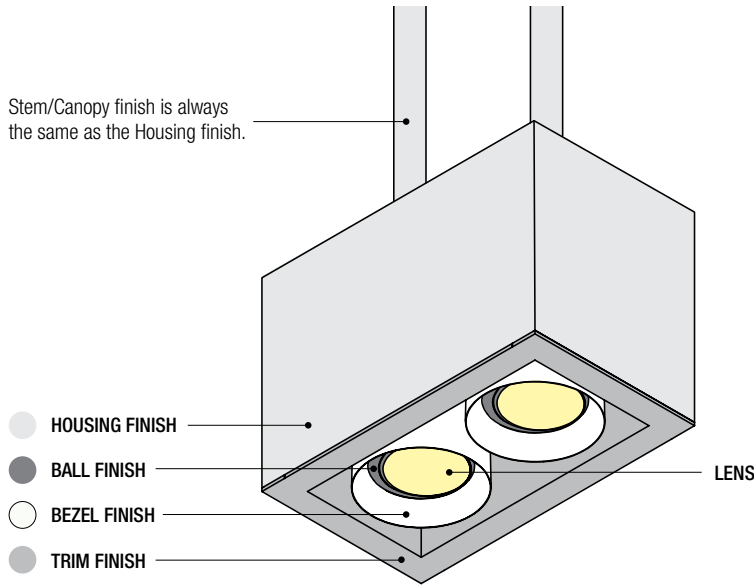

Under Trim:
Inside trim finish is always the same as the Flange finish.

FINISH

- **ABL** (Aegean Blue)
- **PNC** (Painted Natural Copper)
- **BB** (Burnished Bronze)
- **RD** (Red)
- **BK** (Gloss Black)
- **SGR** (Sage Green)
- **BLU** (Blue)
- **SND** (Sand)
- **DVG** (Dove Gray)
- **SS** (Satin Silver)
- **FLG** (Flannel Gray)
- **TBZ** (Textured Bronze)
- **GA** (Galvanized)
- **TGP** (Textured Graphite)
- **GWT** (Gloss White)
- **TNG** (Tangerine)
- **LG** (Lime Green)
- **TTL** (Tahitian Teal)
- **MB** (Matte Black)
- **WT** (Semi Gloss White)
- **MBL** (Midnight Blue)
- **YEL** (Yellow)
- **PNA** (Painted Natural Aluminum)

ORDER MATRIX

TRIM ORDER MATRIX (EXAMPLE: S3-1L-BKBK-BK-279010-CLFR-00)

TRIM STYLE	BALL FINISH	BEZEL FINISH	TRIM FINISH	CCT	CRI	OPTIC	MEDIA 1	MEDIA 2	REV	
S3-1L 1 Light	-ABL (Aegean Blue)	ABL	ABL	-27 (2700K)	90 (CRI)	-10 (10°)	-NL (No Lens)	-NL (No Lens)	-00	
	-BB (Burnished Bronze)	BB	BB	-30 (3000K)			-CL (Clear Lens)	-CL (Clear Lens)		
S3-2L 2 Light	-BK (Gloss Black)	BK	BK	-35 (3500K)		-50 (50°)	-FR (Frosted)	-FR (Frosted)		
	-BLU (Blue)	BLU	BLU				-MP (Solite)	-MP (Solite)		
S3-3L 3 Light	-DVG (Dove Gray)	DVG	DVG	-40 (4000K)			-LS (Linear Spread)	-LS (Linear Spread)		
	-FLG (Flannel Gray)	FLG	FLG				-HEX (Hex Cell)	Holds 1 Media only when HEX or WW selected.		
S3-4L 4 Light Linear	-GA (Galvanized)	GA	GA	-WD* (Warm Dim)			-WW (Wall Wash)			
	-GWT (Gloss White)	GWT	GWT				*WD available with 10W or 15W options only.			
	-LG (Lime Green)	LG	LG							
	-MB (Matte Black)	MB	MB							
	-MBL (Midnight Blue)	MBL	MBL							
	-PNA (Painted Natural Aluminum)	PNA	PNA							
	-PNC (Painted Natural Copper)	PNC	PNC							
	-RD (Red)	RD	RD							
	-SGR (Sage Green)	SGR	SGR							
	-SND (Sand)	SND	SND							
	-SS (Satin Silver)	SS	SS							
	-TBZ (Textured Bronze)	TBZ	TBZ							
	-TGP (Textured Graphite)	TGP	TGP							
	-TNG (Tangerine)	TNG	TNG							
	-TTL (Tahitian Teal)	TTL	TTL							
	-WT (Semi Gloss White)	WT	WT							
	-YEL (Yellow)	YEL	YEL							

MEDIA

- **S2-Lens-CL-0** (Clear Lens)
- **S2-Lens-FR-0** (Frosted Lens)
- **S2-Lens-MP-0** (Solite Lens)
- **S2-Lens-LS-0** (Linear Spread)
- **S2-Lens-HEX-0*** (Hex Louver)
- **S2-Lens-WW-0*** (Wall Wash)

BEAM SPREADS

Downlight   Adjustable   Wall Wash

OPTICS

- **S2-10-OPTIC-0** (10° Spot)
- **S2-30-OPTIC-0** (30° Narrow Flood)
- **S2-50-OPTIC-0** (50° Flood)

10° Spot   30° Narrow Flood   50° Flood