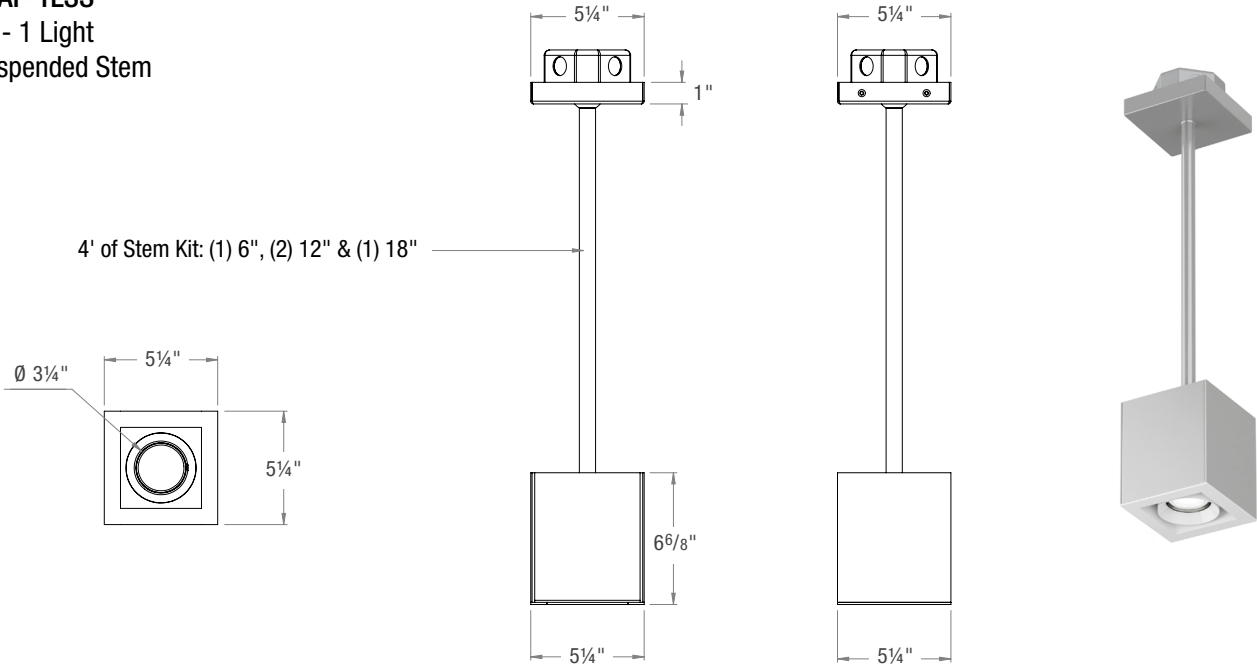

LINE DRAWINGS

S3AF-1LSS 3" - 1 Light Suspended Stem